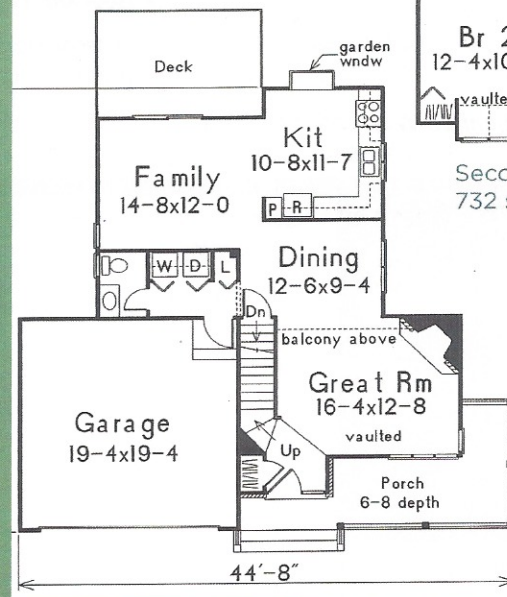

DEER VIEW GREEN HOMES

LOCUST CREST

Living Area:
1550 sq. ft.

Second Floor
732 sq. ft.

First Floor
818 sq. ft.

New York ENERGY STAR® Certified Homes use significantly less energy than conventionally built homes