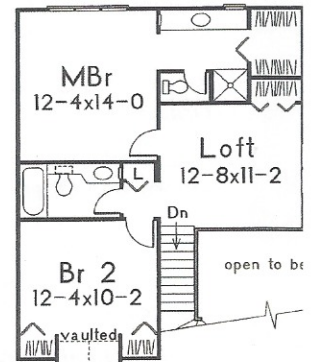

DEER VIEW GREEN HOMES

LOCUST CREST

Living Area:
1550 sq. ft.

Second Floor
732 sq. ft.

First Floor
818 sq. ft.

New York ENERGY STAR® Certified Homes use significantly less energy than conventionally built homes