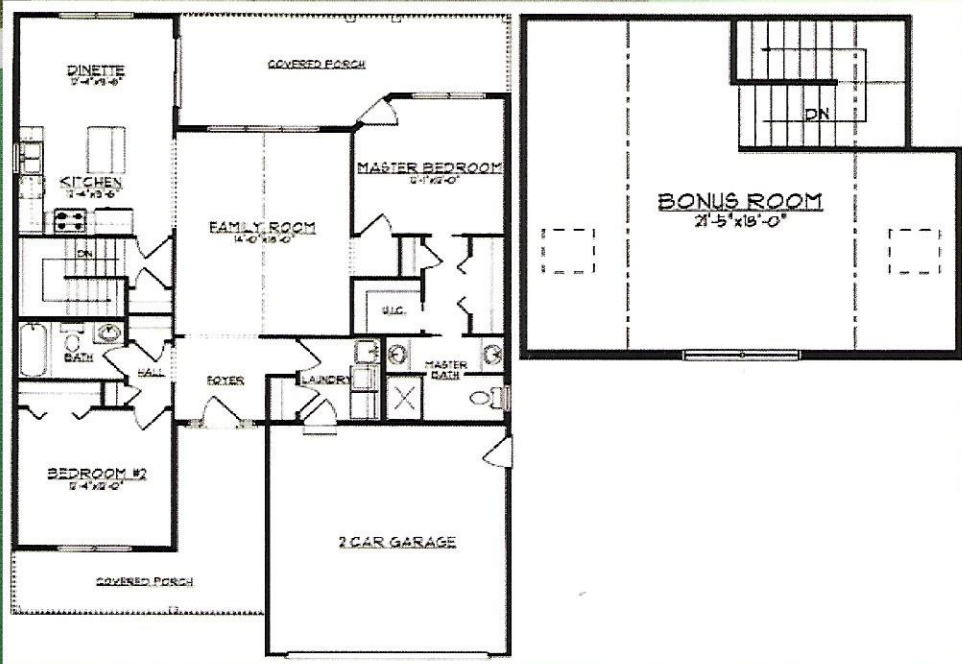

DEER VIEW GREEN HOMES

EVERGREEN

Living Area:
1500 sq. ft.

NEW YORK

ENERGY STAR
CERTIFIED HOMES
PROGRAM

New York ENERGY STAR® Certified Homes -energy efficient, environmentally friendly
- High-performance windows and doors
- High-efficiency heating and cooling systems