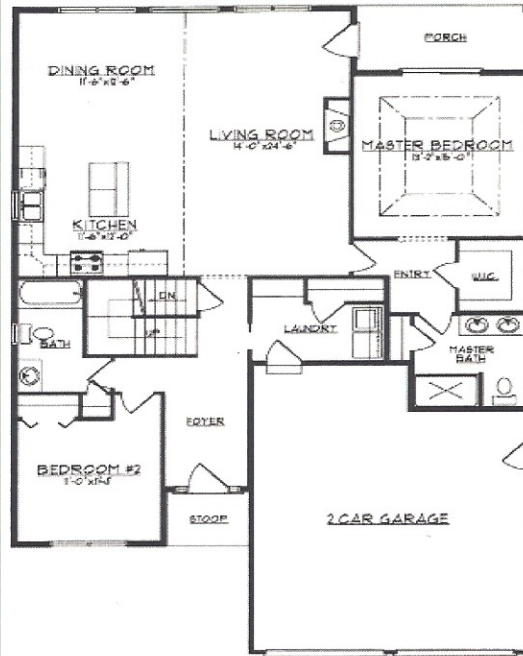

DEER VIEW GREEN HOMES

PINE CREST

Living Area:
1975 sq. ft.

First Floor
1575 sq. ft.

Second Floor
400 sq. ft.

NEW YORK

ENERGY STAR
CERTIFIED HOMES
PROGRAM

New York ENERGY STAR® Certified Homes can help save money and the environment