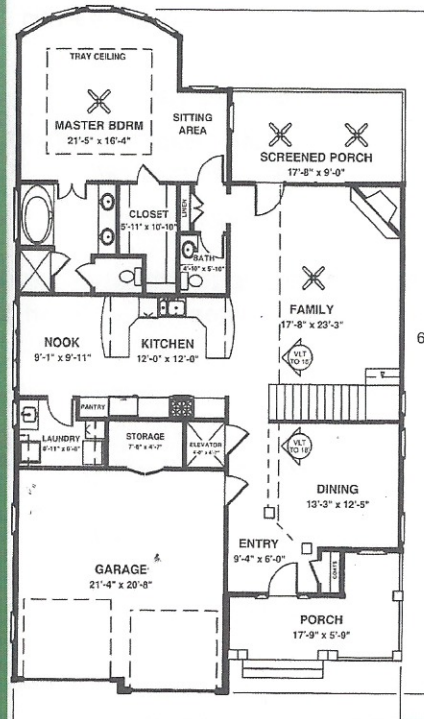

DEER VIEW GREEN HOMES

WHITE BIRCH

Living Area:
2296 sq. ft.

First Floor
1636 sq. ft.

Second Floor
660 sq. ft.

NEW YORK

ENERGY STAR
CERTIFIED HOMES
PROGRAM

New York ENERGY STAR® Certified Homes can help save money and the environment