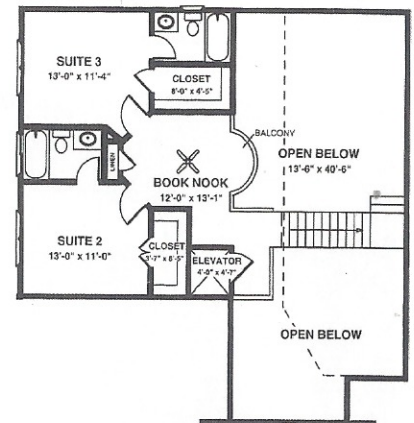

DEER VIEW GREEN HOMES

WHITE BIRCH

Living Area:
2296 sq. ft.

First Floor
1636 sq. ft.

Second Floor
660 sq. ft.

NEW YORK

ENERGY STAR
CERTIFIED HOMES
PROGRAM

New York ENERGY STAR® Certified Homes can help save money and the environment